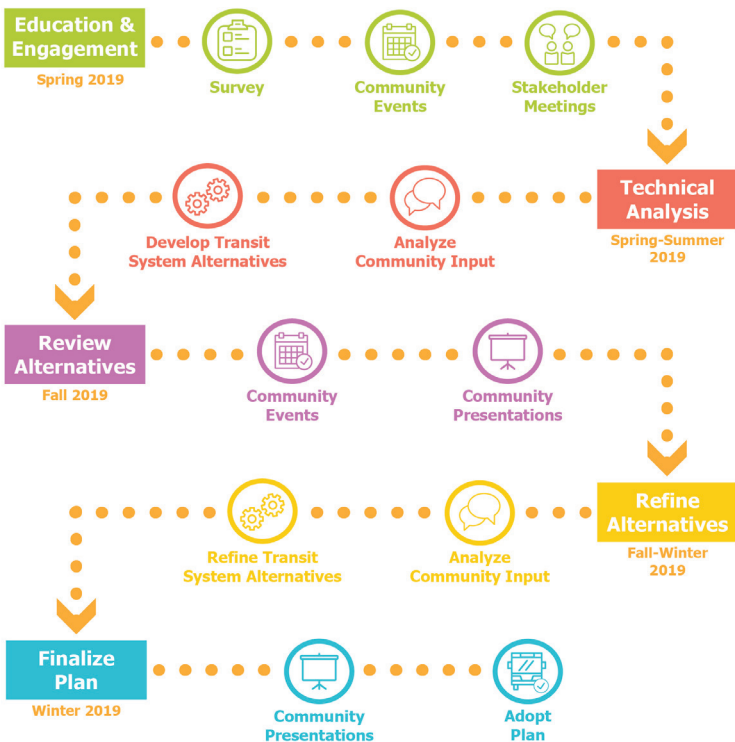

Connect Northwest Arkansas

Connect Northwest Arkansas is a 10-Year Transit Development Plan (TDP) that will create a "Blueprint" for improving and expanding transit in the Northwest Arkansas region. Guided by a technical analysis and a robust public engagement and education process, Connect Northwest Arkansas will determine the following:

- **How can we move and connect people at a regional and local level?**
- **What great transit looks like and how it will benefit the region.**

Website

<http://nwarpc.org/transit/connect-northwest-arkansas/>

Project Timeline

How to Get Involved

TAKE THE SURVEY

Your thoughts are critical to planning a regional transit system that works best for you. Please take our short online survey. You can find the survey here: <https://connectnwar.questionpro.com>

ATTEND AN EVENT

Catch the project team in your area at one of the many upcoming events. There will be interactive maps and activities to learn more about transit in Northwest Arkansas. Team members will be there to hear your questions and concerns.