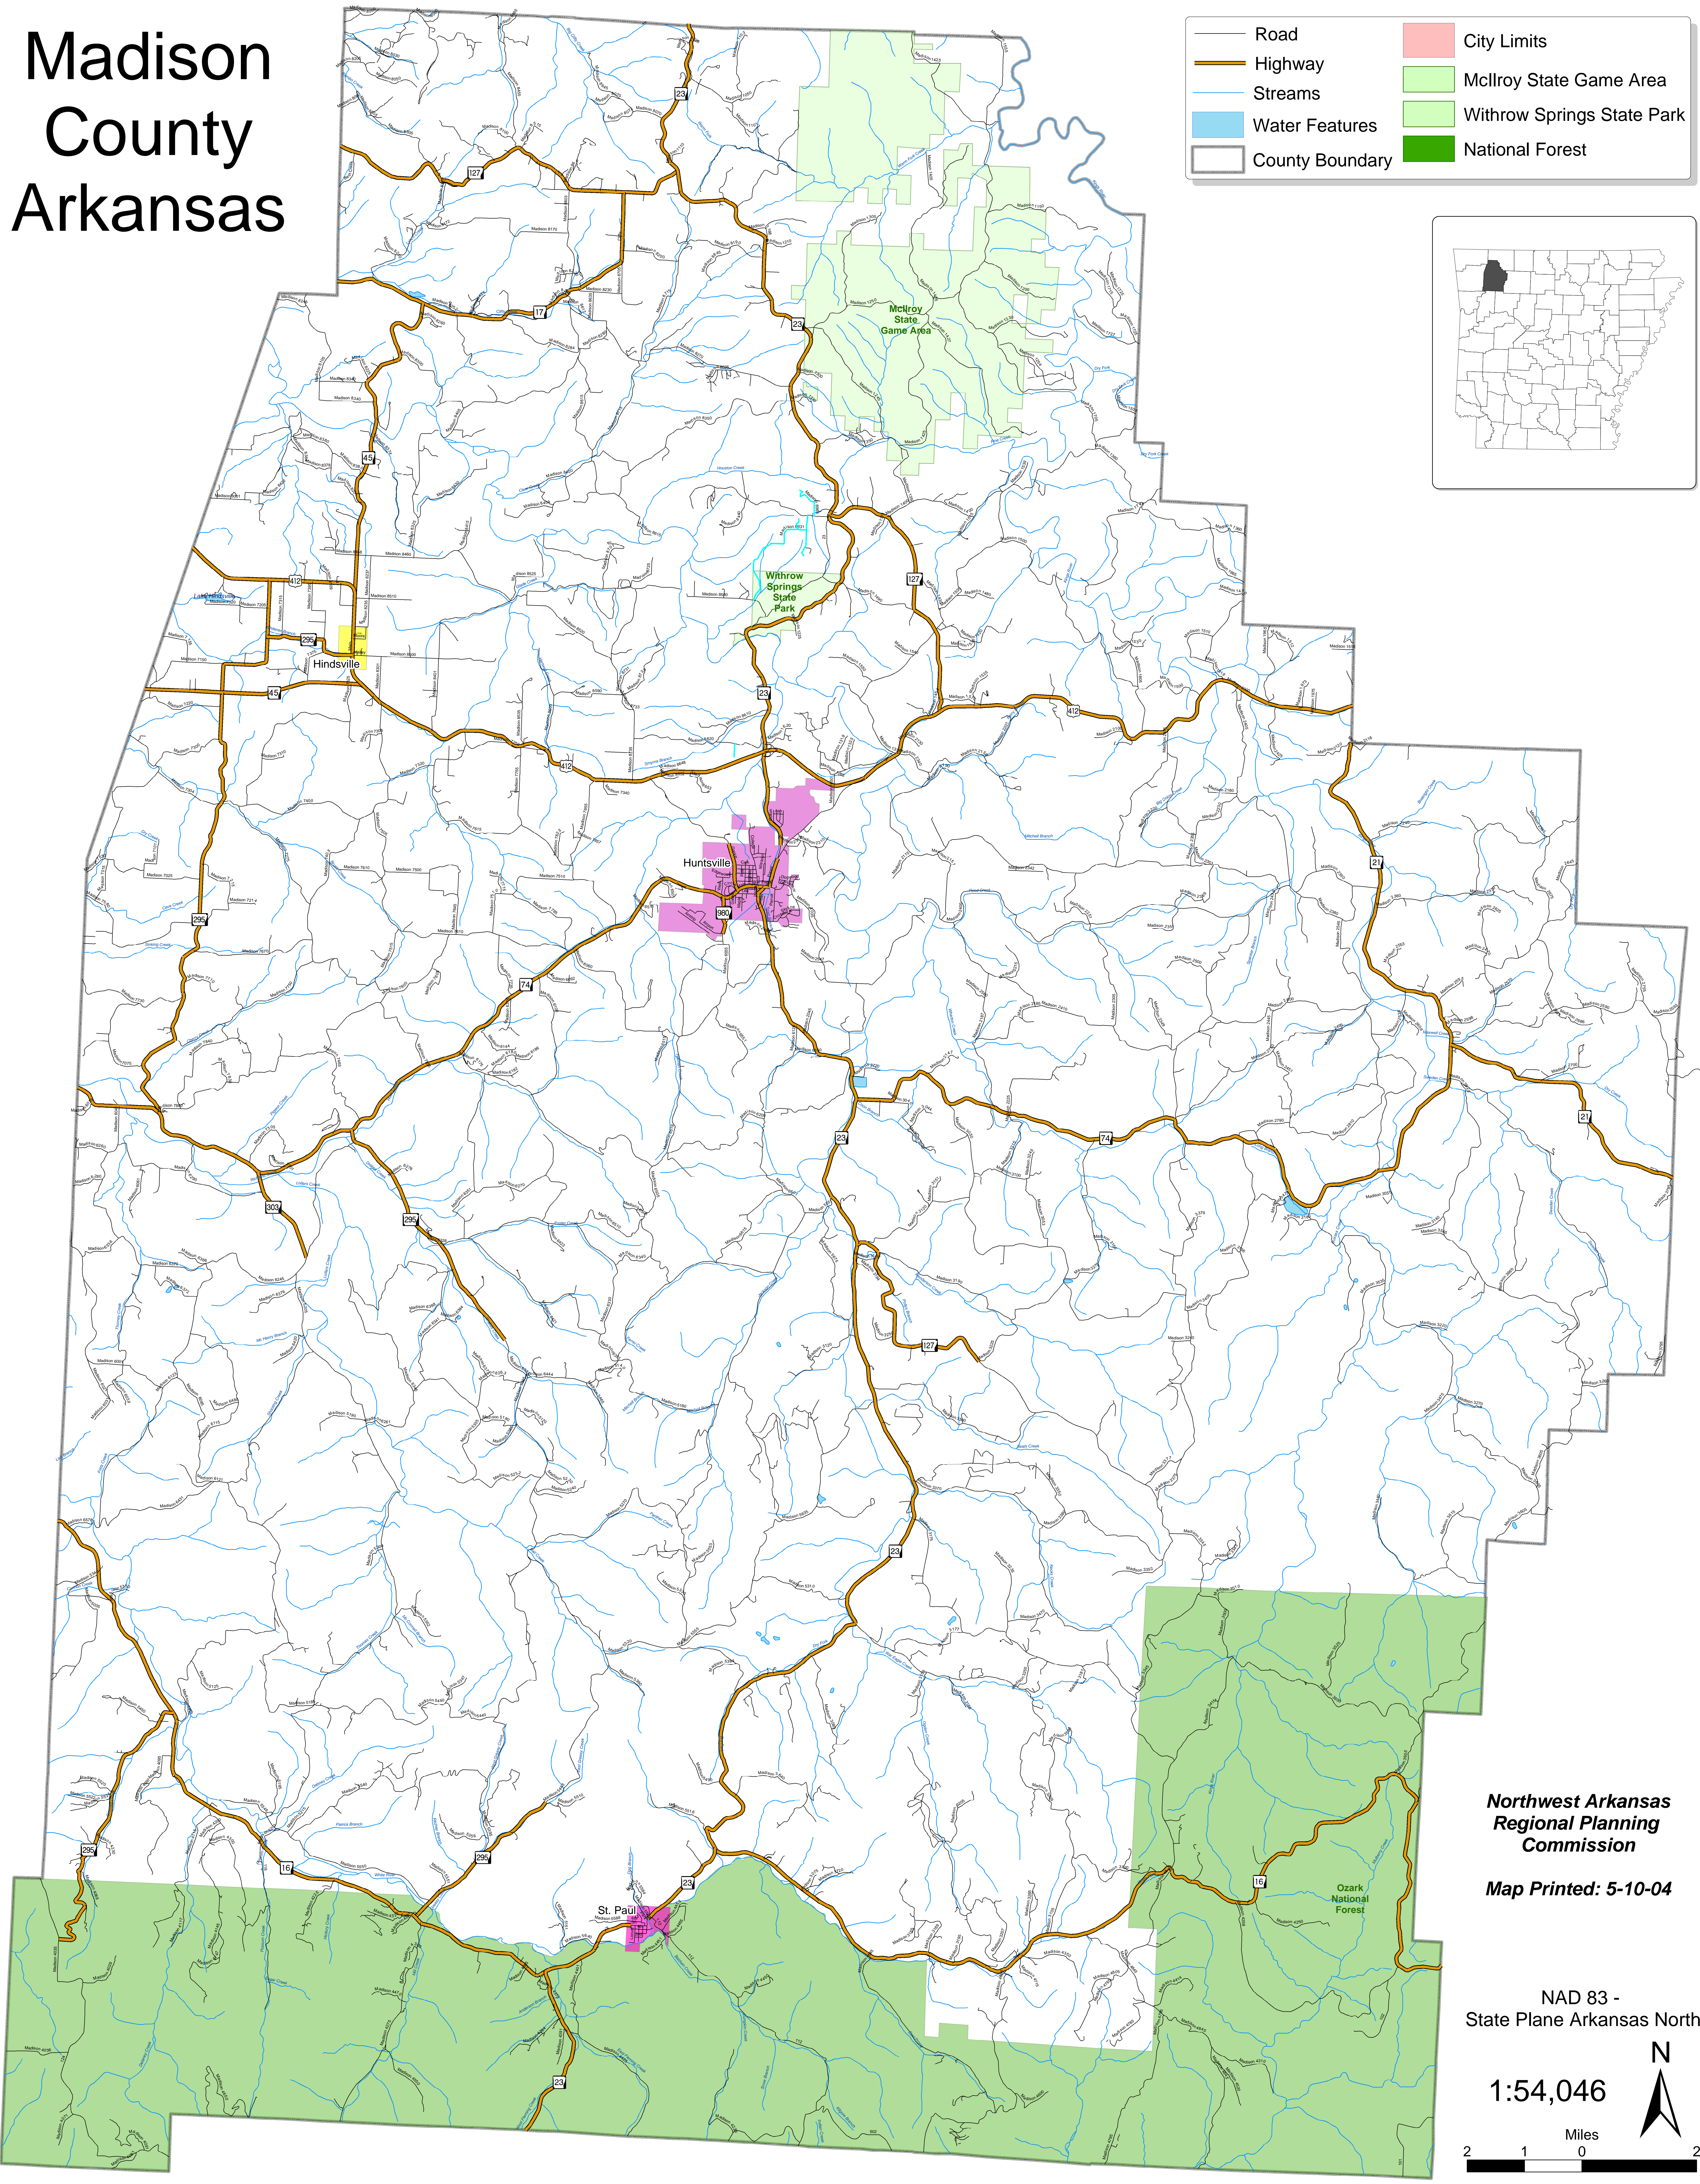

Madison County Arkansas

- Road
- Highway
- Streams
- Water Features
- County Boundary
- City Limits
- McIroy State Game Area
- Withrow Springs State Park
- National Forest

**Northwest Arkansas
Regional Planning
Commission**

Map Printed: 5-10-04

NAD 83 -
State Plane Arkansas North

1:54,046